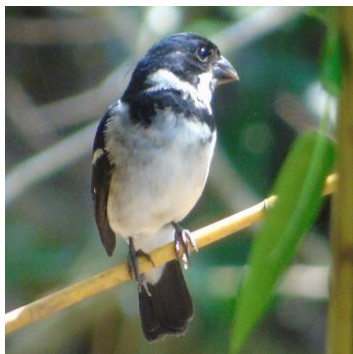

49 *Schistochlamys melanopsis*  
THRAUPIDAE  
Black-faced Tanager R

50 *Sicalis flaveola*  
THRAUPIDAE  
Saffron Finch R

51 *Sporophila angolensis*  
THRAUPIDAE  
Chestnut-bellied Seed-finch R,♂

52 *Sporophila castaneiventris*  
THRAUPIDAE  
Chestnut-bellied Seedeater R,♂