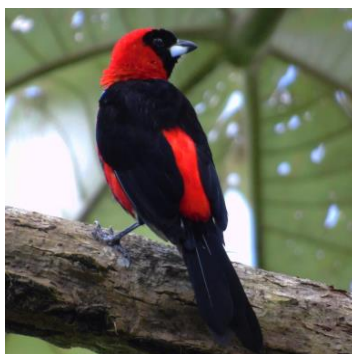

46 *Ramphocelus nigrogularis*
THRAUPIDAE
Masked Crimson Tanager R