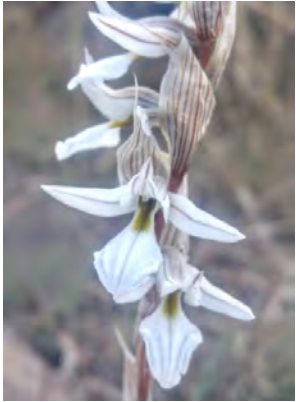

Cerro Zapotecas, Puebla - MEXICO
Flowers of the dry season on Cerro Zapotecas, Cholula, Puebla

Gesche Johannknecht and Marcos Bodo Nuñez Oberg

Photos by the authors. Produced by: Juliana Philipp, Cassie Kelsey, Marcos Bodo Nuñez Oberg, © Gesche Johannknecht [johannknecht.gesche@colegio-humboldt.edu.mx]
& Marcos Bodo Nuñez Oberg [mabonuob@hotmail.com]

[fieldguides.fieldmuseum.org]

[1181] version 1 1/2020

41 *Deiregyne tenorioi*
ORCHIDACEAE