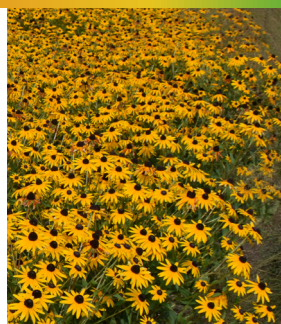

3 *Rudbeckia fulgida*
Black-eyed susan